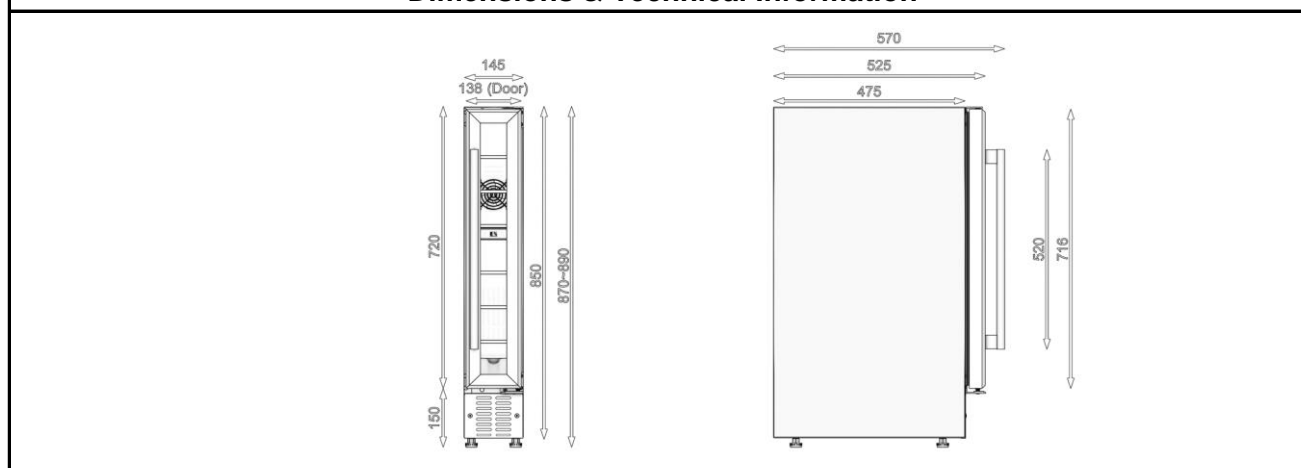

# Appliance Data Sheet

<b>Product Type</b>	<b>Wine Cooler</b>
<b>Product Code</b>	<b>WRWC15BKED</b>
	<b>Product Description</b>
	15cm Single Zone Wine Cooler
	

## Features / Specification

Barcode	8422248616232
Colour	Black Door
Wine Cooler Width	150mm
Bottle Capacity	7
Auto Defrost	Yes
Internal Light	LED Interior Light
LED Display	Yes
Controls	Touch LED Control
Noise Level	41dB
Adjustable Digital Thermostat	Yes
Temperature Range °C	5-22°C
Cooling System	Compressor Technology
Maximum Load	0.4A
Adjustable Feet	Yes
Shelf Type	Wooden Shelves

## Dimensions & Technical Information

Product Dimensions width x depth x height	148x520x870 mm
Packed Dimensions width x depth x height	190x570x890 mm
Product Weight (kg)	18.5kg Packed / 20.5kg Unpacked